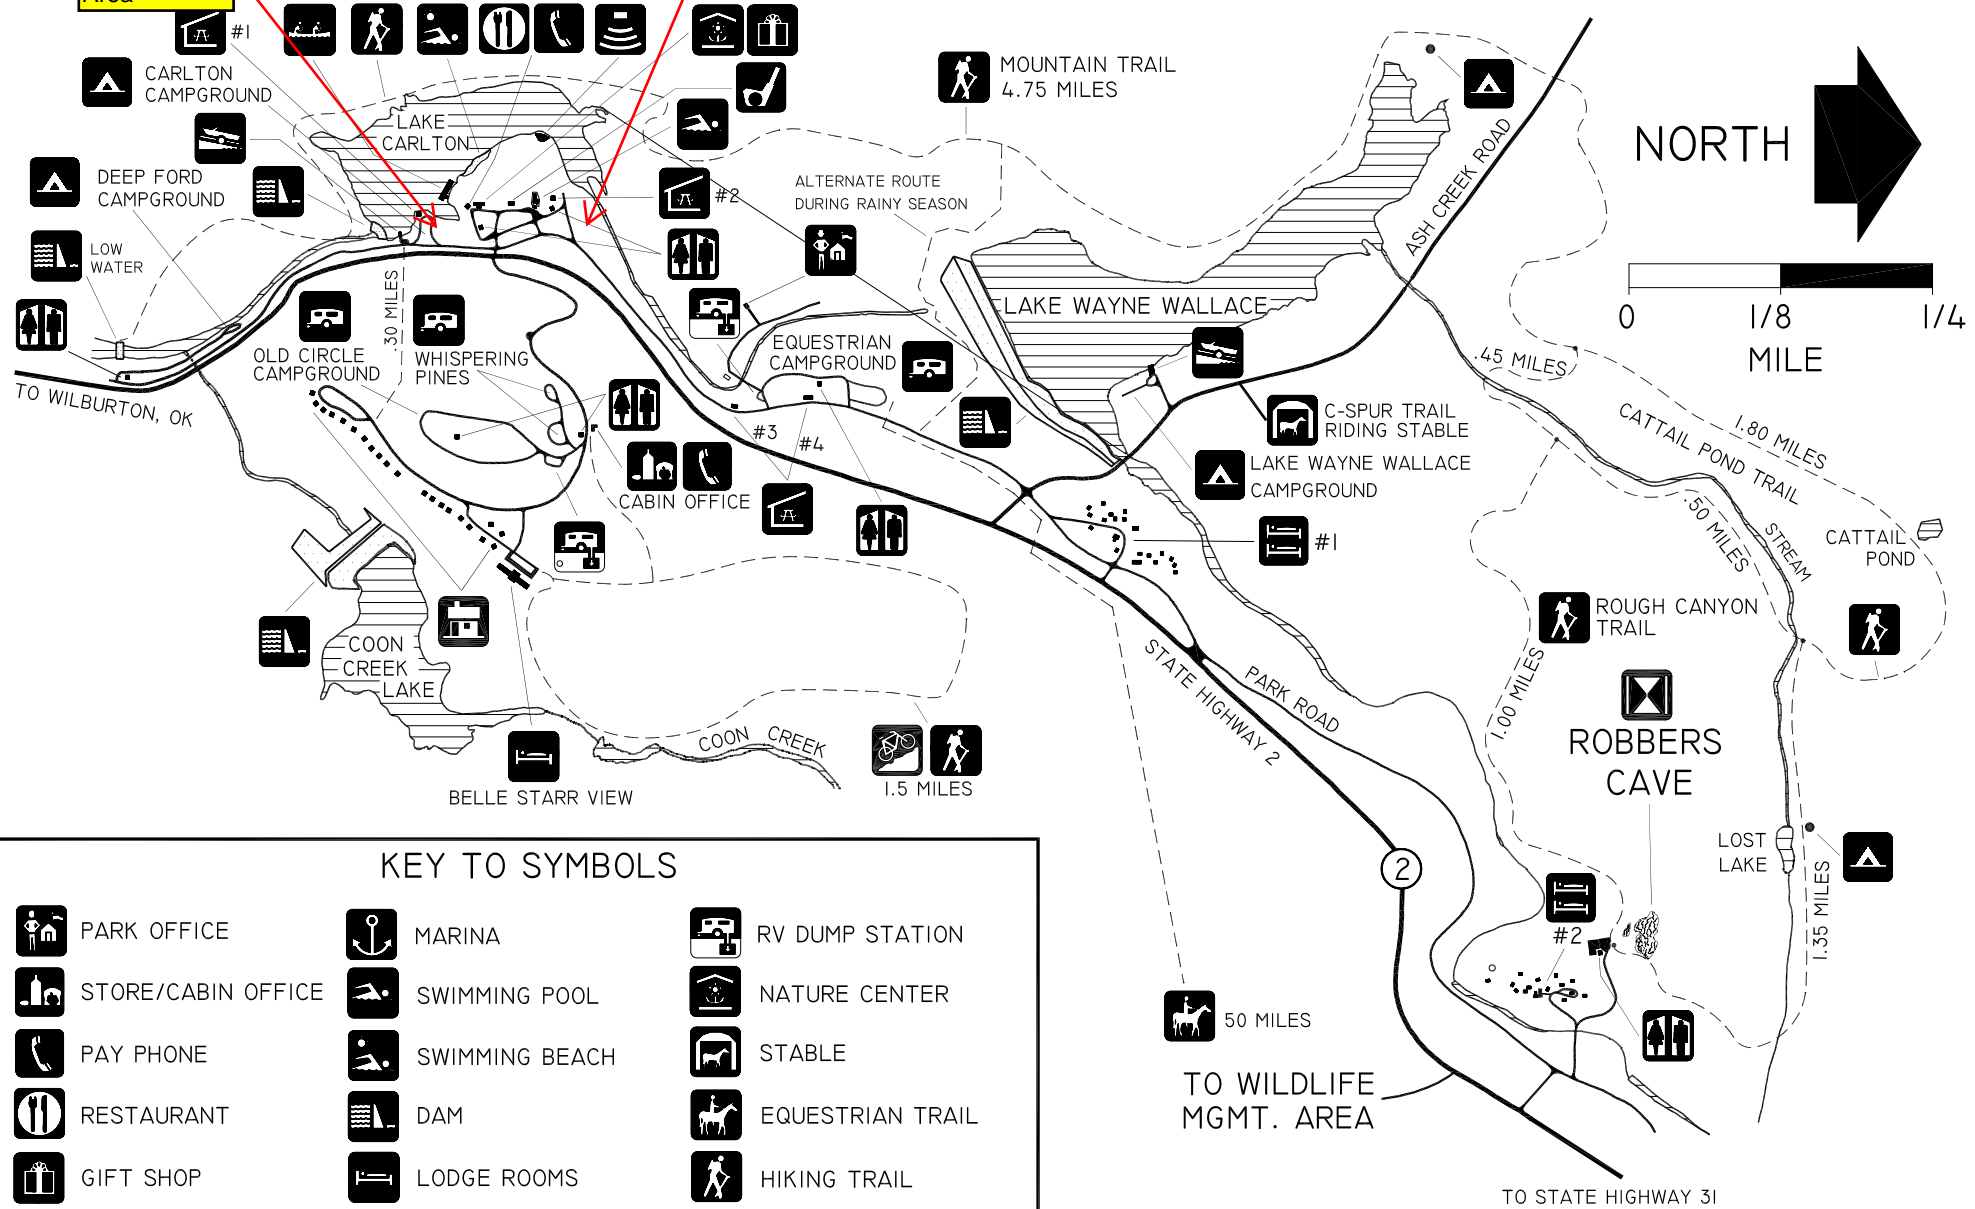

BioBlitz! 2009
Group Tent
Camping
Area

BioBlitz! 2009
Registration and
Base Camp

KEY TO SYMBOLS

	PARK OFFICE		MARINA		RV DUMP STATION
	STORE/CABIN OFFICE		SWIMMING POOL		NATURE CENTER
	PAY PHONE		SWIMMING BEACH		STABLE
	RESTAURANT		DAM		EQUESTRIAN TRAIL
	GIFT SHOP		LODGE ROOMS		HIKING TRAIL
	COMFORT STATION		CABINS		MOUNTAIN BIKE TRAIL
	PICNIC PAVILION		GROUP CAMP		MINIATURE GOLF
	AMPHITHEATER		UNIMPROVED CAMPING		CANOE AND PADDLE BOAT RENTAL
	BOAT RAMP		RV CAMPING		HISTORIC SITE

ROBBERS CAVE STATE PARK